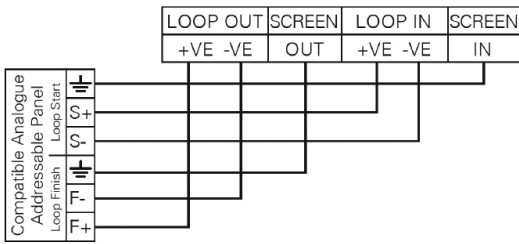

Standard connections

Warning
Do NOT use high voltage testers if ANY equipment is connected to the system.
Earth screen must be continuous along entire length of the loop.

Description	H (mm)	W (mm)	D (mm)
Wall VAD (Shallow base)	93	93	38
Wall VAD (Deep base)	93	93	67

Catalogue numbers

Code	Reference	Description
812033FULL-0209X	SOL-LX-W/WF/R1/S VAD EATON CAB492WS	Wall VAD, red, white flash, shallow base
812034FULL-0210X	SOL-LX-W/WF/R1/WF/D VAD EATON CAB492WD	Wall VAD, red, white flash, deep base
812035FULL-0211X	SOL-LX-W/RF/R1/S VAD EATON CAB482WS	Wall VAD, red, red flash, shallow base
812036FULL-0212X	SOL-LX-W/RF/R1/D VAD EATON CAB482WD	Wall VAD, red flash, deep base