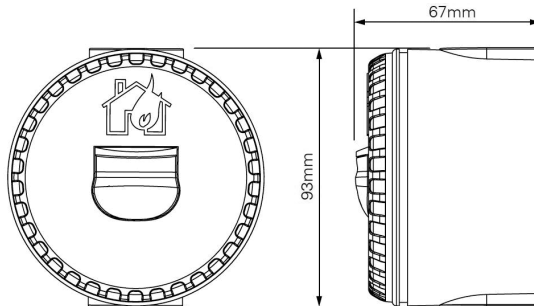

Technical Specifications

Code	CAB492W / CAB482W
Mounting	Wall
Voltage	19-30V
Current: stand-by	<330µA
Current: operating	12.5-45mA (depending on setting and LED colour)
Mounting height (x)	2.4m
Coverage (y)	Red flash : 7.5m (switchable 2.48m) White flash : 7.5m (switchable 2.5m)
Coverage volume code (w-x-y)	W-2.4-7.5
Flash rate	0.5Hz (Switchable to 1Hz)
Flash colour	Red and white
IP protection	Shallow base: IP33C Deep base: IP65
Operating temperature	Type A = -10°C - 55°C Type B = -25°C - 70°C

Dimensions