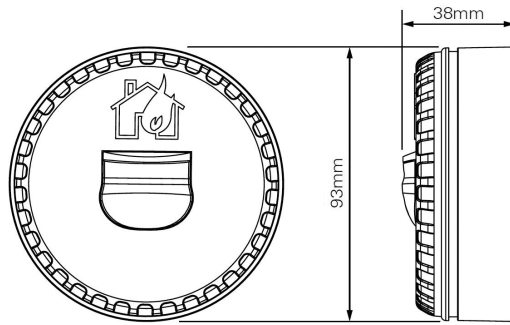

Technical Specifications

Code	CAB492W / CAB482W
Mounting	Wall
Voltage	19-30V
Current: stand-by	<330µA
Current: operating	12.5-45mA (depending on setting and LED colour)
Mounting height (x)	2.4m
Coverage (y)	Red flash : 7.5m (switchable 2.48m) White flash : 7.5m (switchable 2.5m)
Coverage volume code (w-x-y)	W-2.4-7.5
Flash rate	0.5Hz (Switchable to 1Hz)
Flash colour	Red and white
IP protection	Shallow base: IP33C Deep base: IP65
Operating temperature	Type A = -10°C - 55°C Type B = -25°C - 70°C

Dimensions